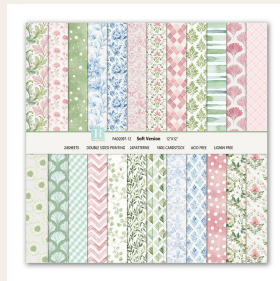

PAD2086-12

Blue lace texture
Double sided printing
 •12x12 inch (30.48x30.48cm) •24Patterns •24Shades •100% Cardstock •4x6.5 inch free •10x10 inch 12

PAD2087-12

12 × 12 Inch Collection

Reference: USD 4.00 / set | MOQ: 50 sets / design | 24 sheets / set

PAD2088-12

PAD2090-12

PAD2091-12

PAD2092-12

PAD2093-12

PAD2095-12

PAD2096-12

PAD2097-12

12 × 12 Inch Collection

Reference: USD 4.00 / set | MOQ: 50 sets / design | 24 sheets / set

PAD2098-12

PAD2099-12

PAD2105-12

PAD2106-12

PAD2100-12

PAD2101-12