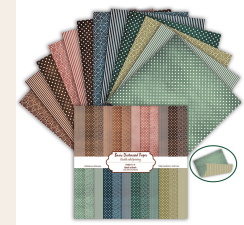

PAD2098-6

PAD2099-6

Single-sided 6 × 6 inch | 24 sheets / set | 160 gsm | WhatsApp: +8613018928802

Visual Selection

Choose SKU by image and send model number + quantity + destination country.

21-30 / 31

PAD2107-6

PAD2108-6

PAD2109-6

PAD2110-6

PAD2111-6

PAD2112-6

PAD2114-6

PAD2115-6

PAD2116-6

PAD2117-6

Single-sided 6 × 6 inch | 24 sheets / set | 160 gsm | WhatsApp: +8613018928802

Visual Selection

Choose SKU by image and send model number + quantity + destination country.

31-31 / 31

PAD2093-6

Single-sided 6 × 6 inch | 24 sheets / set | 160 gsm | WhatsApp: +8613018928802