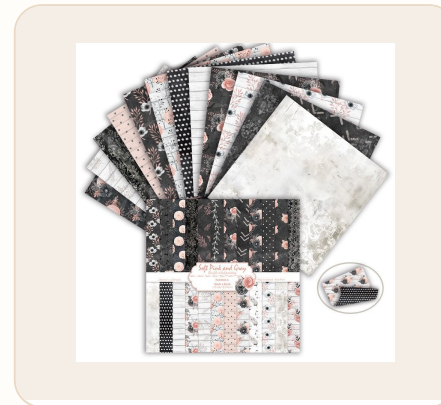

New Arrivals

Single-sided 6 × 6 Inch Paper Pads

New 6 inch decorative craft paper pad collection for stationery stores, craft shops, gift shops and online sellers. Each set includes 24 sheets and uses 160 gsm paper.

Single-sided printing

6 × 6 inch

24 sheets / set

160 gsm

OPP bag

Quotation note:

Reference pricing is for guidance only. Final price depends on order quantity, destination country, shipping method, packaging and private label requirements.

Contact: daifenghui@easyhaute.com | WhatsApp: +8613018928802

EasyHaute Paper | New Products Catalog | Single-sided 6 × 6 inch collection

Visual Selection

Choose SKU by image and send model number + quantity + destination country.